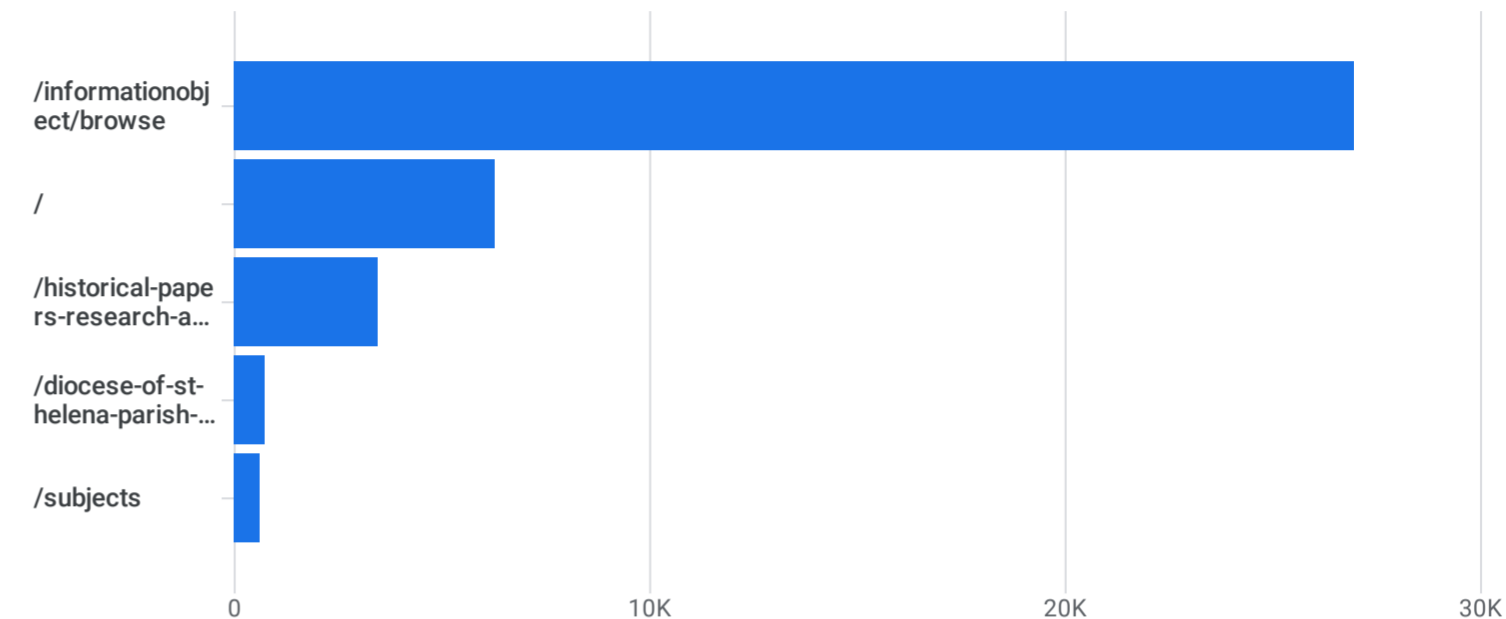

Views by Page path and screen class

Search...

Rows per page: 10 Go to: 1 1-10 of 18381

Page path and screen class	Views	Users	Views per user	Average engagement time	Event count	Conversions	Total revenue
	94,573 100% of total	11,219 100% of total	8.43 Avg 0%	2m 14s Avg 0%	294,890 100% of total	0.00	R0.00
1 /informationobject/browse	26,949	2,364	11.40	2m 51s	91,451	0.00	R0.00
2 /	6,264	3,663	1.71	23s	23,208	0.00	R0.00
3 /historical-papers-research-archive-library-university-of-witwatersrand	3,444	1,824	1.89	45s	11,212	0.00	R0.00
4 /diocese-of-st-helena-parish-registers-and-indices	733	171	4.29	50s	1,741	0.00	R0.00
5 /subjects	621	98	6.34	53s	1,850	0.00	R0.00
6 /actor/browse	532	117	4.55	51s	1,509	0.00	R0.00
7 /grave-site-of-ewert-lip-nene-probably-unveiling-of-tombstone-one-of-founders-of-kaizer-chiefs-who-was-stabbed-to-death-in-1976-by-group-of-thugs-in-ka-thema-springs-while-recruiting-soccer-player-nelson-teenage-dladla-for-transfer-fro	509	447	1.14	37s	1,959	0.00	R0.00
8 /hp	467	284	1.64	38s	1,297	0.00	R0.00
9 /barlow-world-rand-mines-archive	462	72	6.42	3m 01s	1,202	0.00	R0.00
10 /south-african-history-archive-2	444	313	1.42	30s	1,178	0.00	R0.00