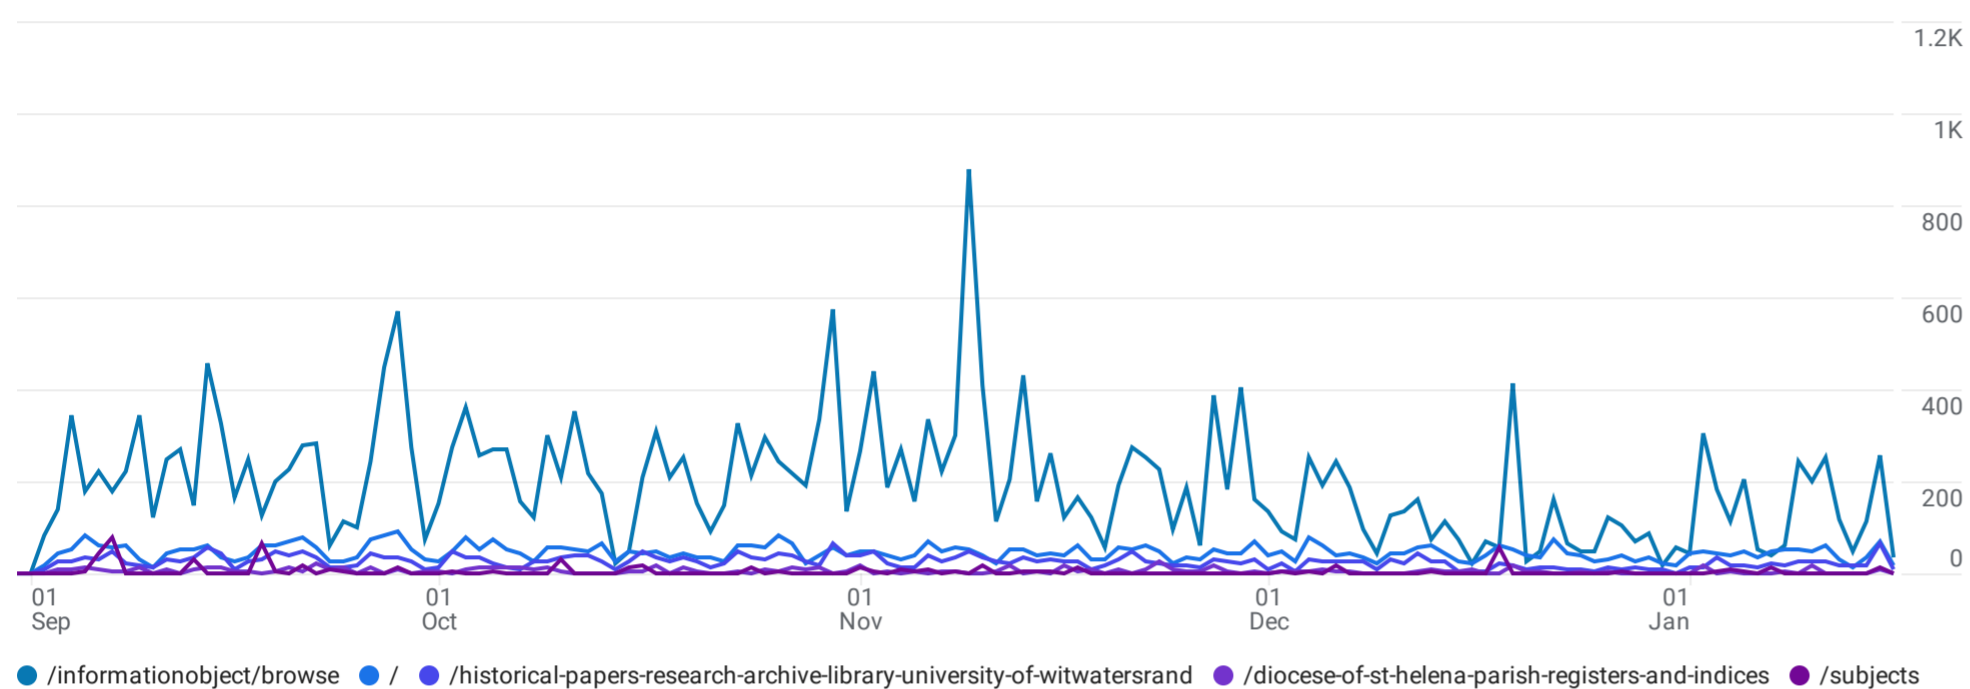

All Users Add comparison

Custom Aug 31, 2023 - Jan 16, 2024

Pages and screens: Page path and screen class

Add filter

Views by Page path and screen class over time

Views by Page path and screen class

Search...

Rows per page: 10 Go to: 1 1-10 of 18381

Page path and screen class	Views	Users	Views per user	Average engagement time	Event count	Conversions	Total revenue
	94,573 100% of total	11,219 100% of total	8.43 Avg 0%	2m 14s Avg 0%	294,890 100% of total	0.00	R0.00
1 /informationobject/browse	26,949	2,364	11.40	2m 51s	91,451	0.00	R0.00
2 /	6,264	3,663	1.71	23s	23,208	0.00	R0.00
3 /historical-papers-research-archive-library-university-of-witwatersrand	3,444	1,824	1.89	45s	11,212	0.00	R0.00
4 /diocese-of-st-helena-parish-registers-and-indices	733	171	4.29	50s	1,741	0.00	R0.00
5 /subjects	621	98	6.34	53s	1,850	0.00	R0.00
6 /actor/browse	532	117	4.55	51s	1,509	0.00	R0.00
7 /grave-site-of-ewert-lip-nene-probably-unveiling-of-tombstone-one-of-founders-of-kaizer-chiefs-who-was-stabbed-to-death-in-1976-by-group-of-thugs-in-ka-thema-springs-while-recruiting-soccer-player-nelson-teenage-dladla-for-transfer-fro	509	447	1.14	37s	1,959	0.00	R0.00
8 /hp	467	284	1.64	38s	1,297	0.00	R0.00
9 /barlow-world-rand-mines-archive	462	72	6.42	3m 01s	1,202	0.00	R0.00
10 /south-african-history-archive-2	444	313	1.42	30s	1,178	0.00	R0.00