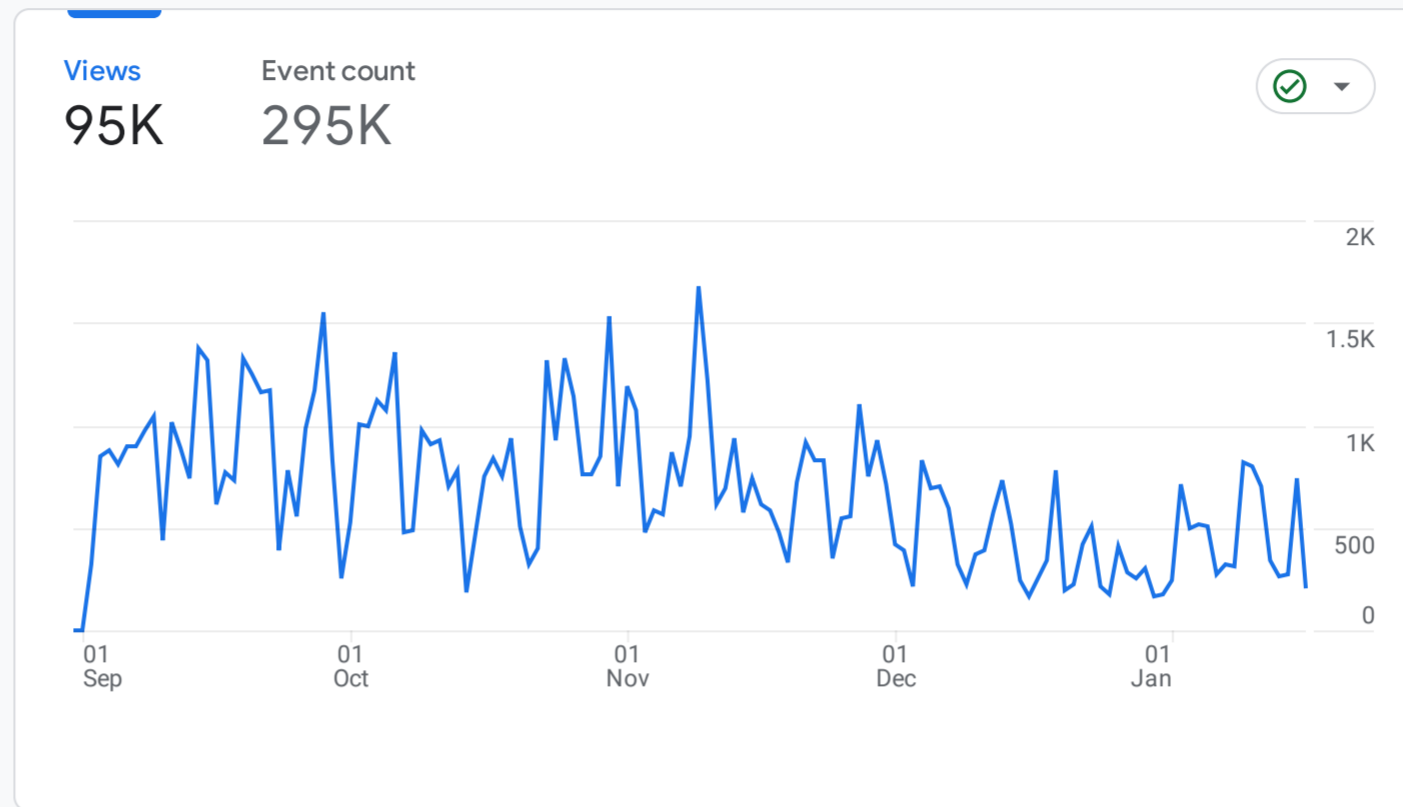

### Engagement overview

**Event count by Event name**

EVENT NAME	EVENT COUNT
page_view	95K
user_engagement	77K
scroll	51K
session_start	17K
view_search_results	14K
file_download	13K
first_visit	11K

[View events](#)

**Views by Page title and screen**

PAGE TITLE AND S...	VIEWS
WITS	30K
Research Archives, U...	6.2K
Historical Papers Re...	3.4K
Baptism Register - WI...	1.4K
Diocese of St. Helen...	741
Grave site of Ewert "...	719
Marriage Register - ...	557