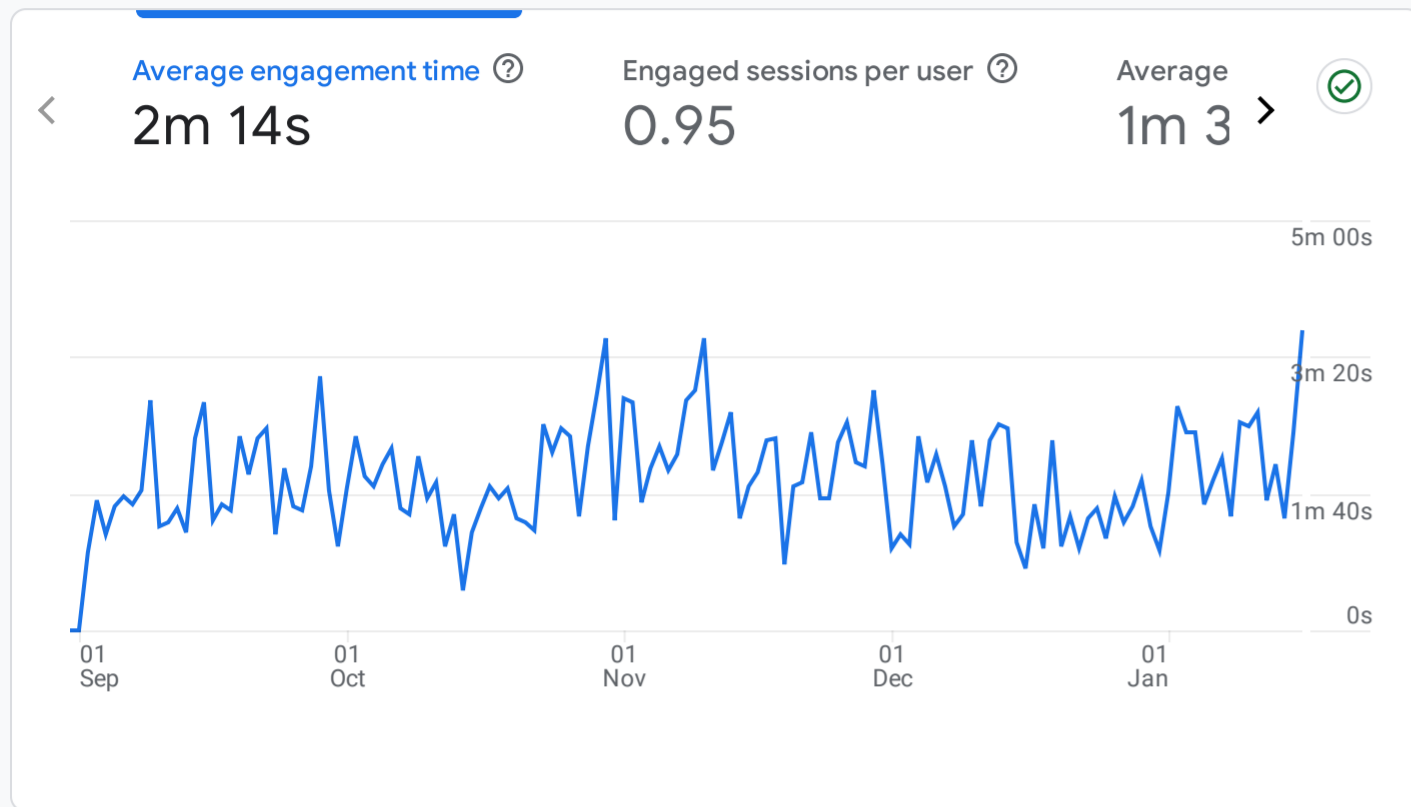

### Engagement overview

**Event count by Event name**

EVENT NAME	EVENT COUNT
page_view	95K
user_engagement	77K
scroll	51K
session_start	17K
view_search_results	14K
file_download	13K
first_visit	11K

[View events](#)

**Views by Page title and screen**

PAGE TITLE AND S...	VIEWS
WITS	30K
Research Archives, U...	6.2K
Historical Papers Re...	3.4K
Baptism Register - WI...	1.4K
Diocese of St. Helen...	741
Grave site of Ewert "...	719
Marriage Register - ...	557